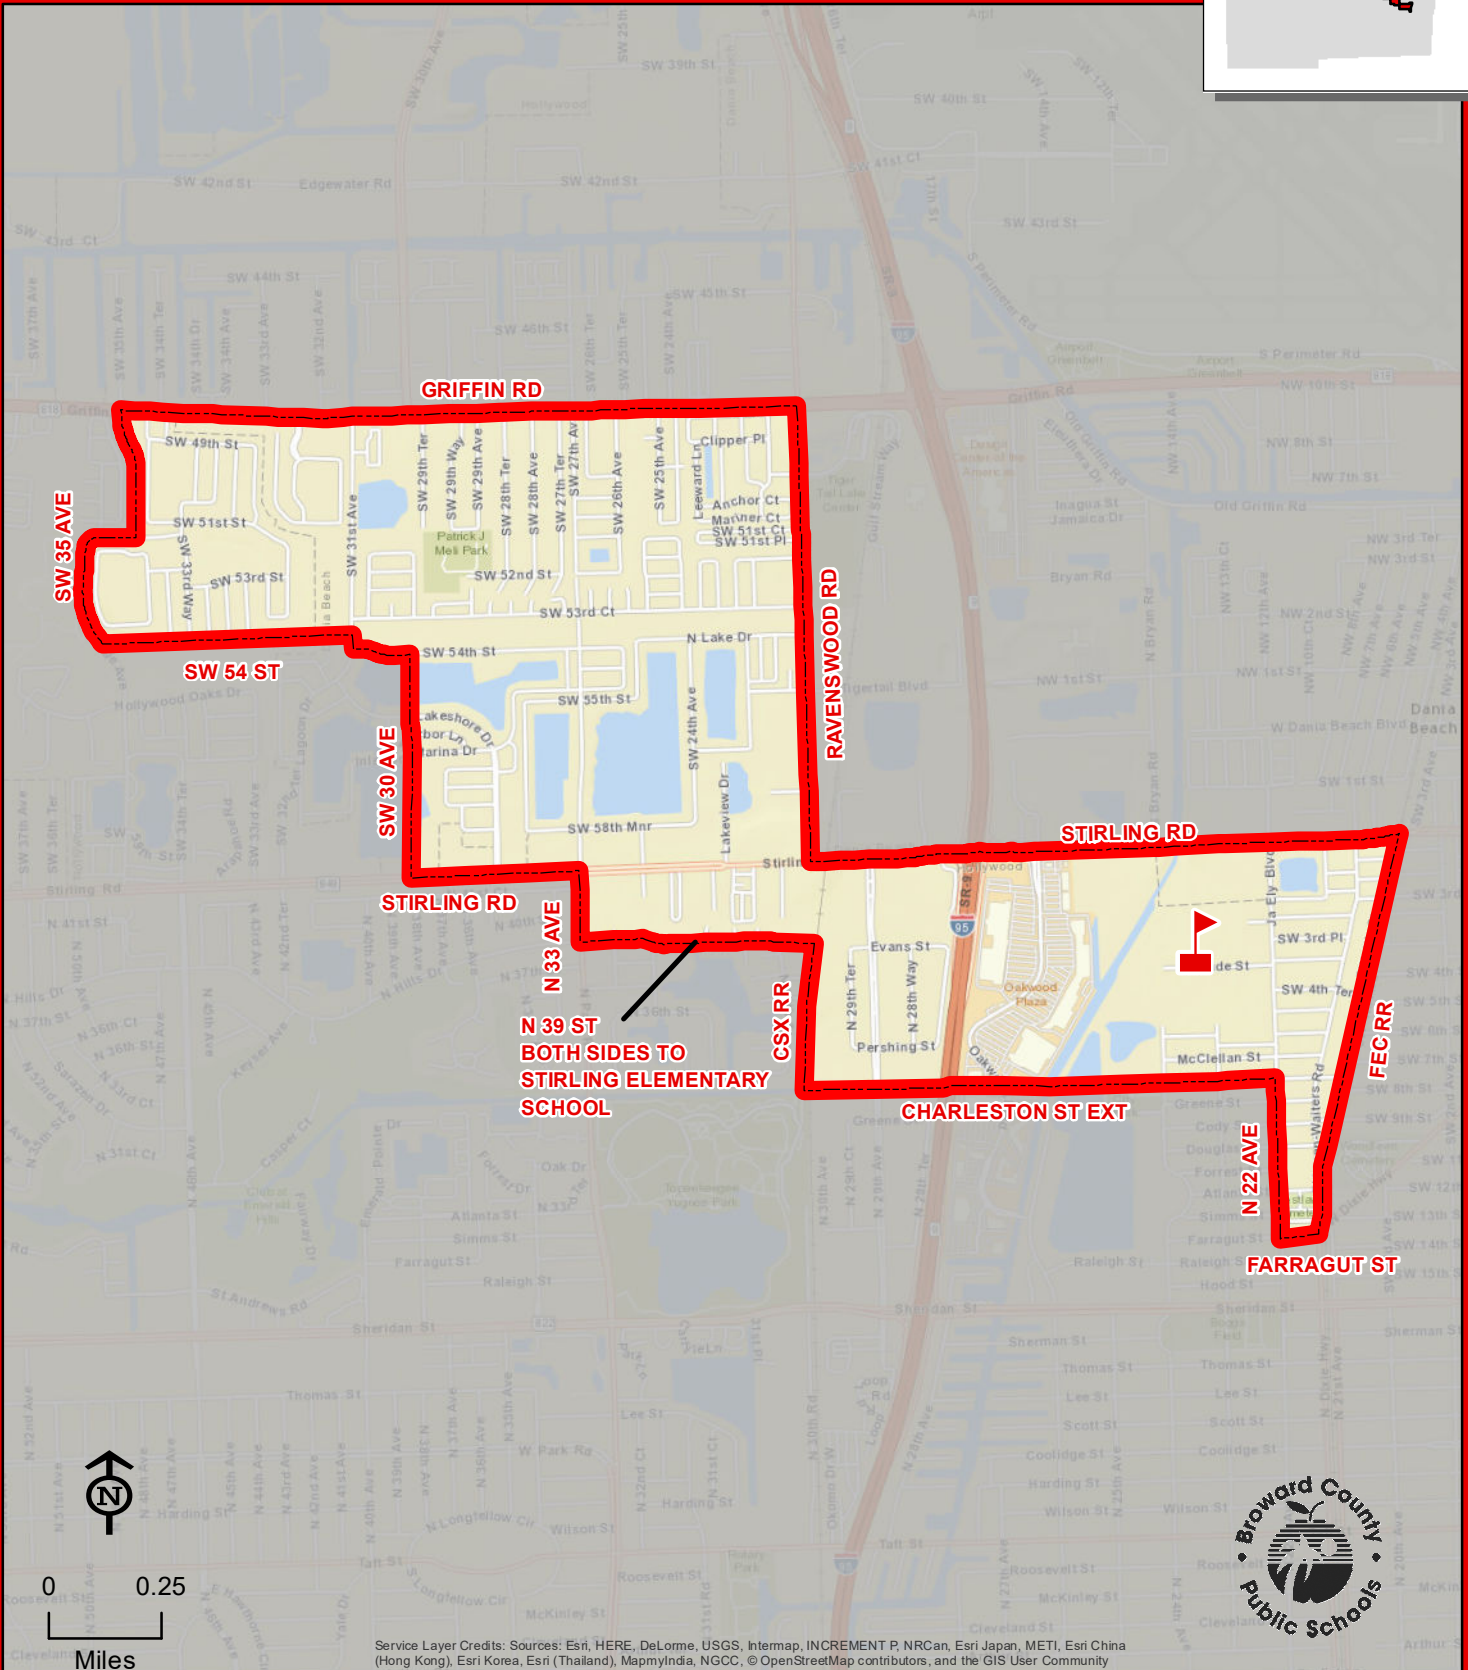

BETHUNE, MARY M. ELEMENTARY SCHOOL

2400 MEADE STREET
HOLLYWOOD, FLORIDA 33020
754-323-4900

Magnet School

BETHUNE, MARY M.

Service Layer Credits: Sources: Esri, HERE, DeLorme, USGS, Intermap, INCREMENT P, NRCan, Esri Japan, METI, Esri China (Hong Kong), Esri Korea, Esri (Thailand), MapmyIndia, NGCC, © OpenStreetMap contributors, and the GIS User Community

THIS MAP IS FOR CONCEPTUAL PURPOSES ONLY AND SHOULD NOT BE USED FOR LEGAL BOUNDARY DETERMINATIONS